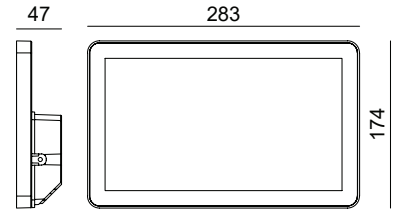

## SPECIFICATIONS

Product Code	KL-OD0034
Power	30W
Input	220-240V
Luminous flux	1800 lm
Color Temperature	2700k-6500k
Beam Angle	120°
Power factor	≥0.90
CRI	80
Finishing Colors	White/Silver Grey/Dark Grey/Black
LED Type	SMD
IP Rating	IP65 Class 1
Size	174mm*283mm*47mm
Warranty	3 years